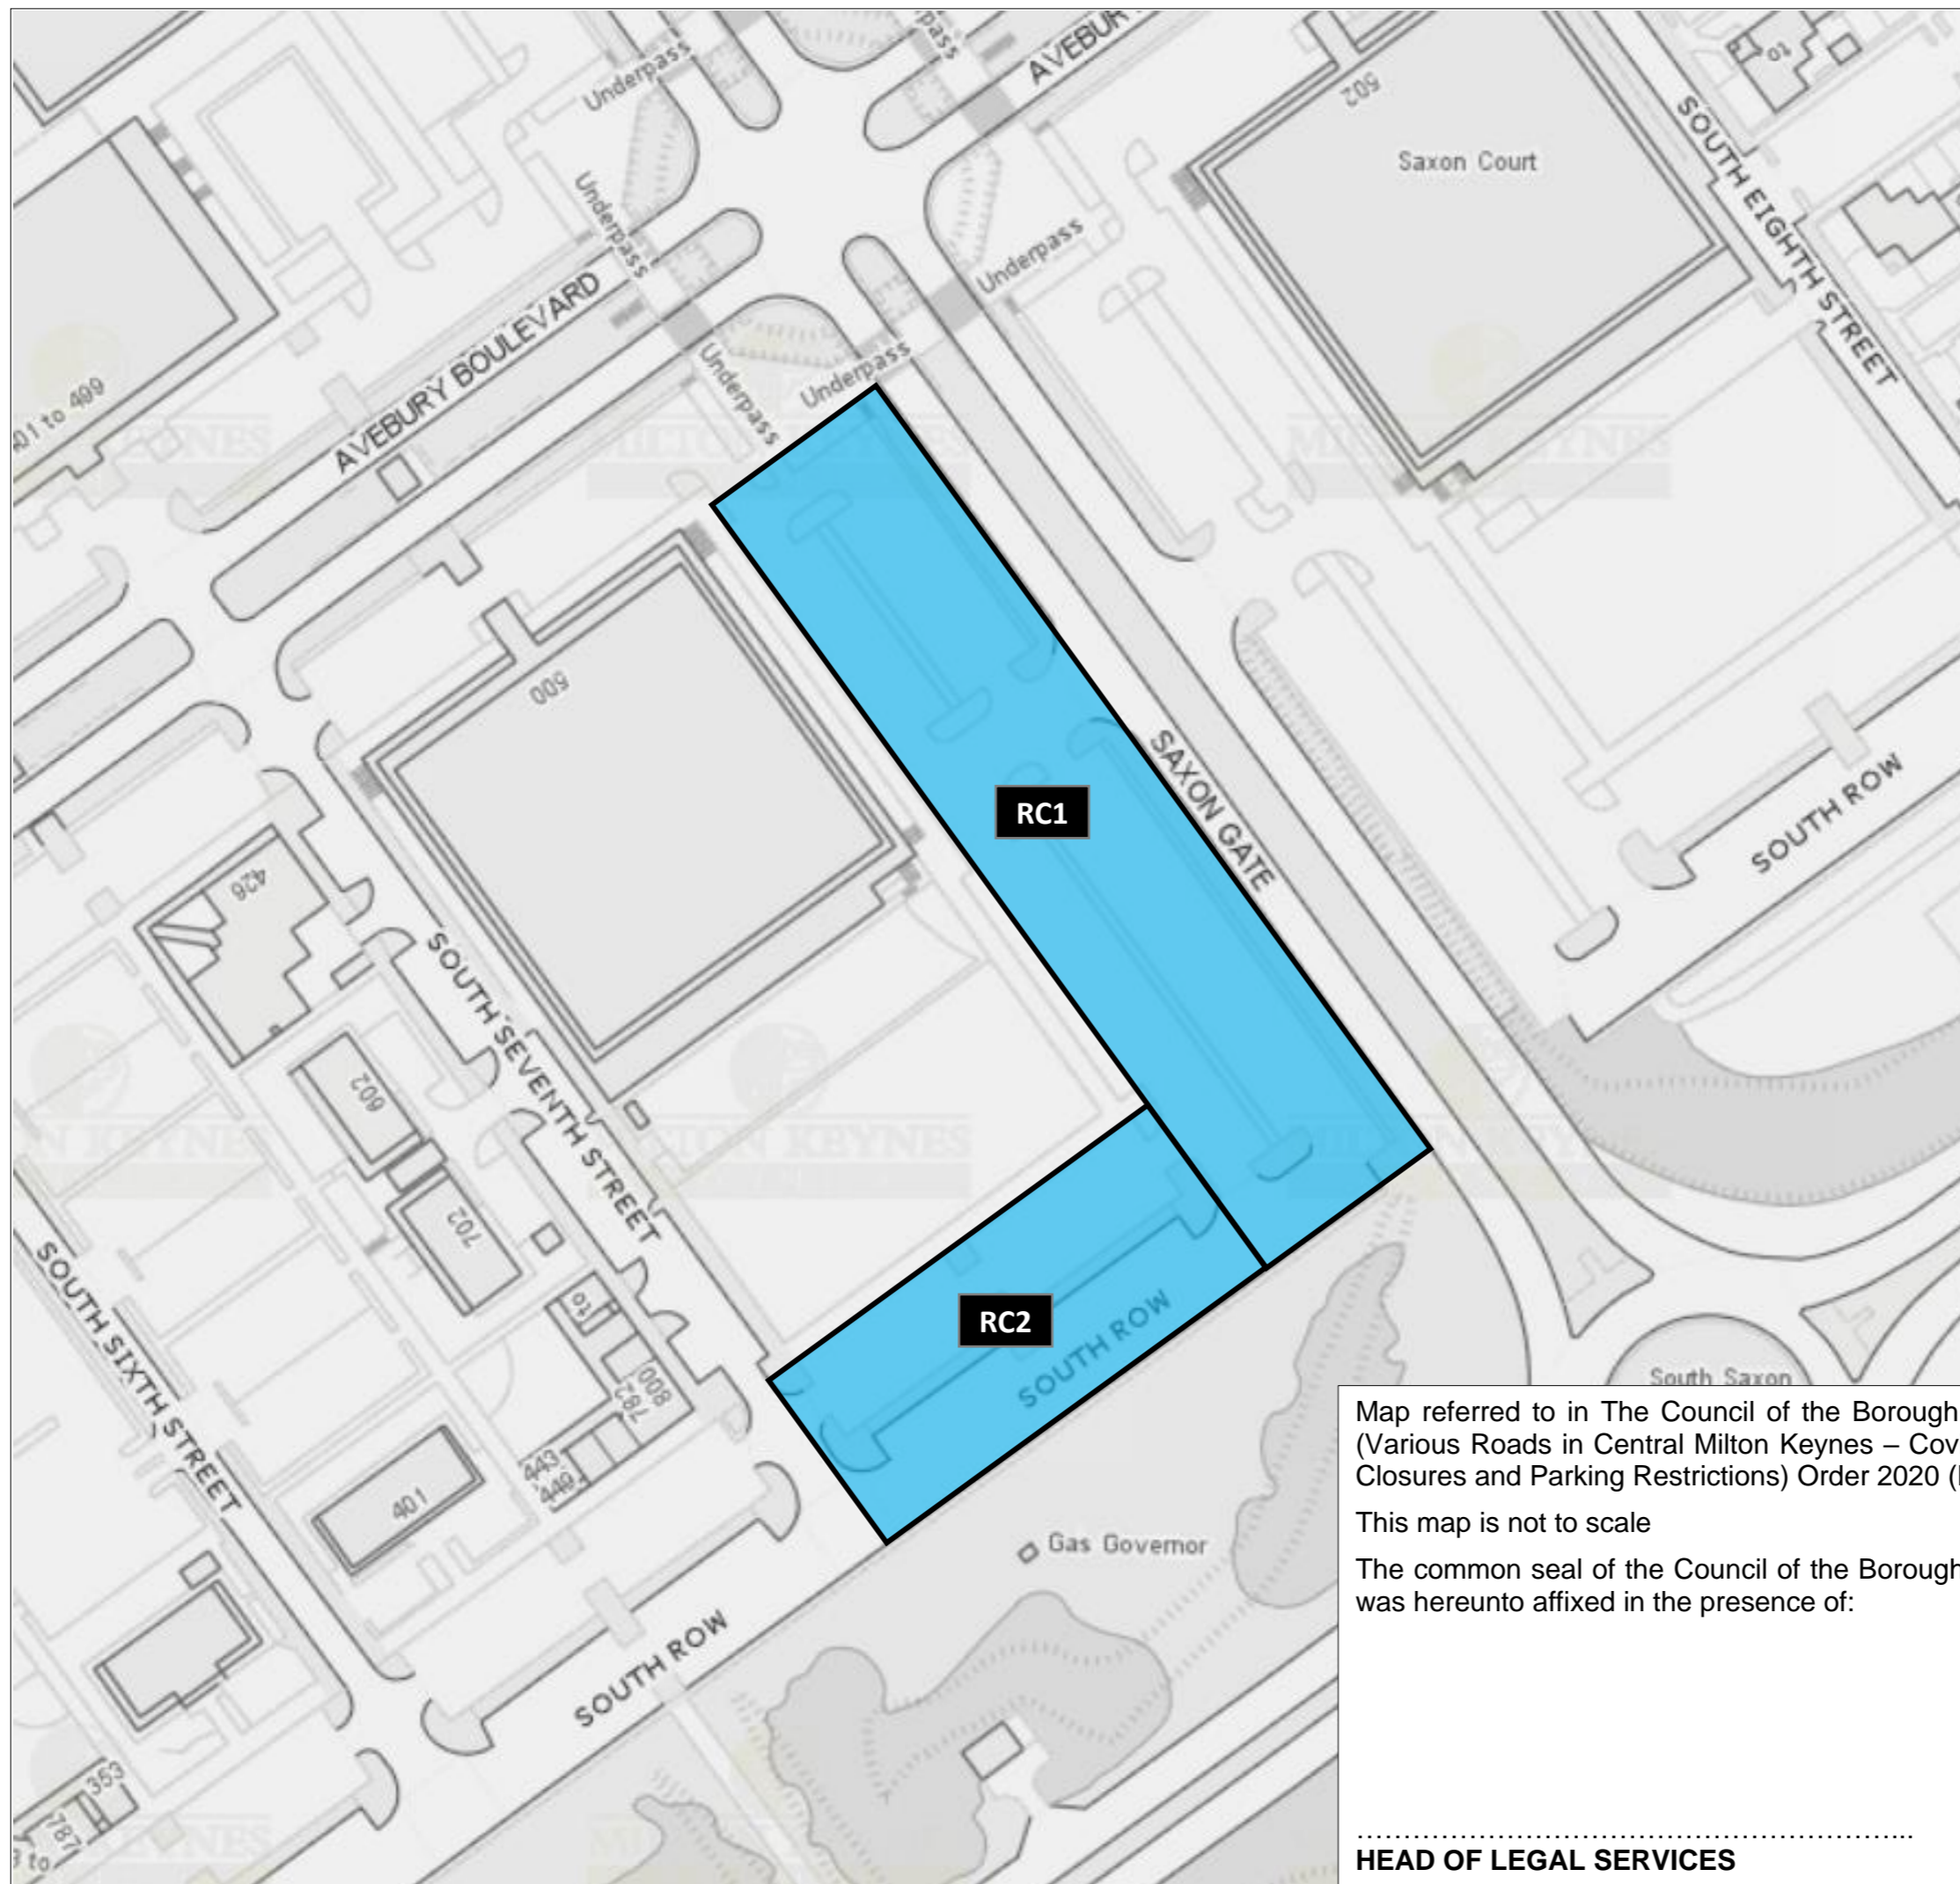

MAP 1 FOR ORDER

KEY:

	Temporary road closure
	Road closure reference

Map referred to in The Council of the Borough of Milton Keynes (Various Roads in Central Milton Keynes – Covid-19) (Temporary Closures and Parking Restrictions) Order 2020 (No.2)

This map is not to scale

The common seal of the Council of the Borough of Milton Keynes was hereunto affixed in the presence of:

.....
HEAD OF LEGAL SERVICES

MAP 2 FOR ORDER

KEY:

	V1 permit parking places
	V1 permit parking places reference

Map referred to in The Council of the Borough of Milton Keynes (Various Roads in Central Milton Keynes – Covid-19) (Temporary Closures and Parking Restrictions) Order 2020 (No.2)

This map is not to scale